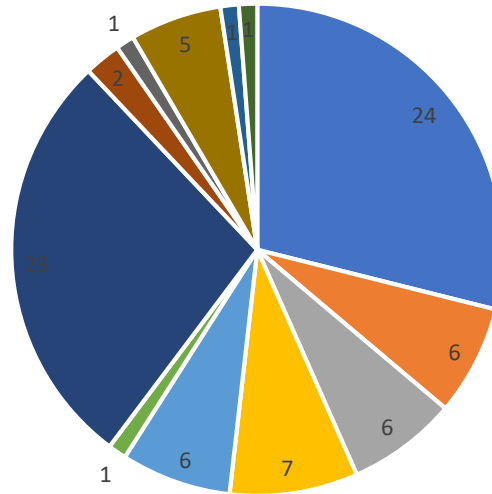

Destinations Year 11 Summer 2023

- Hereford Sixth Form
- Worcester Sixth Form
- Hereford & Ludlow College (Hereford campus)
- Hereford College of Art
-
-

- Ludlow
- Heart of Worcester
- Herefordshire & Worcestershire Group Training
- Royal Engineers
-
-

- Kidderminster
- Hereford & Ludlow College (Holme Lacy campus)
- Hartpury College
-
-